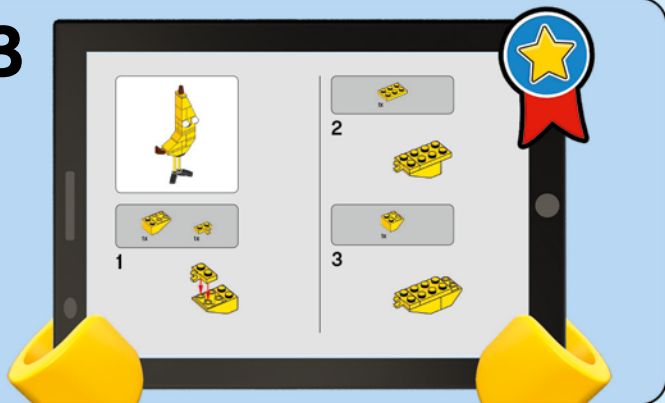

# THE LEGO MOVIE

70824

 **WARNING: CHOKING HAZARD.**  
Toy contains small parts and a small ball.  
Not for children under 3 years.

1

2

3

**LEGO.com/apps**

Check for compatibility  
Vérifier la compatibilité  
Comprueba tu compatibilidad