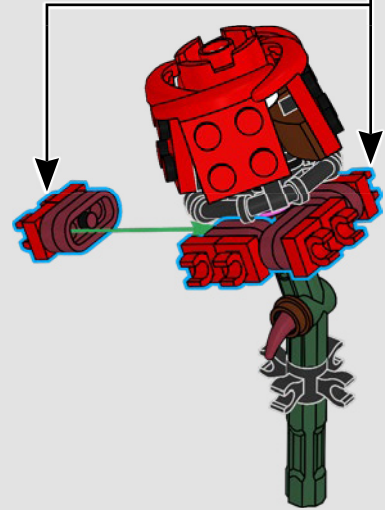

KENYON ANDREW BRADY

LEGO® Model Designer

1

2

1x

1x

3

Thorns are often removed from cut roses, but some have escaped the pruning clippers. Here they are represented by horn elements which appear in dark red for the first time.

7

8

9

Overlapping mudguard elements help recreate the intricate layering of the rose's petals.

10

11

The rose is the national flower of the United States.

12