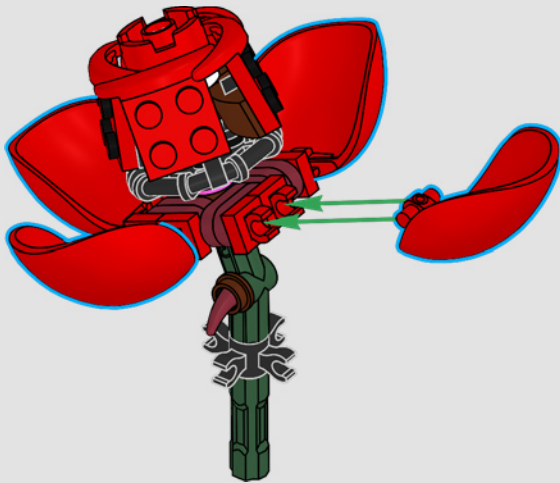

FROM THE DESIGN TEAM

🌹 'Love may be as thorny as a rose stem or as divine as its velvety petals. To reflect that dichotomy, we sought to strike the perfect balance between challenging techniques and a satisfying flow. While we can only aspire to recreate nature's perfect design, we hope you will let these roses serve as a reminder to love yourself exactly as you are and share that love with others.'

KENYON ANDREW BRADY

LEGO® Model Designer

1

2

1x

1x

3

Thorns are often removed from cut roses, but some have escaped the pruning clippers. Here they are represented by horn elements which appear in dark red for the first time.

4

5

6

A rose by any other name would smell as sweet, but when the Overnight Scentsation rose was tested in a space shuttle, researchers discovered that its scent was different in the zero-gravity environment.

7

8

9

Overlapping mudguard elements help recreate the intricate layering of the rose's petals.

10

11

The rose is the national flower of the United States.

12